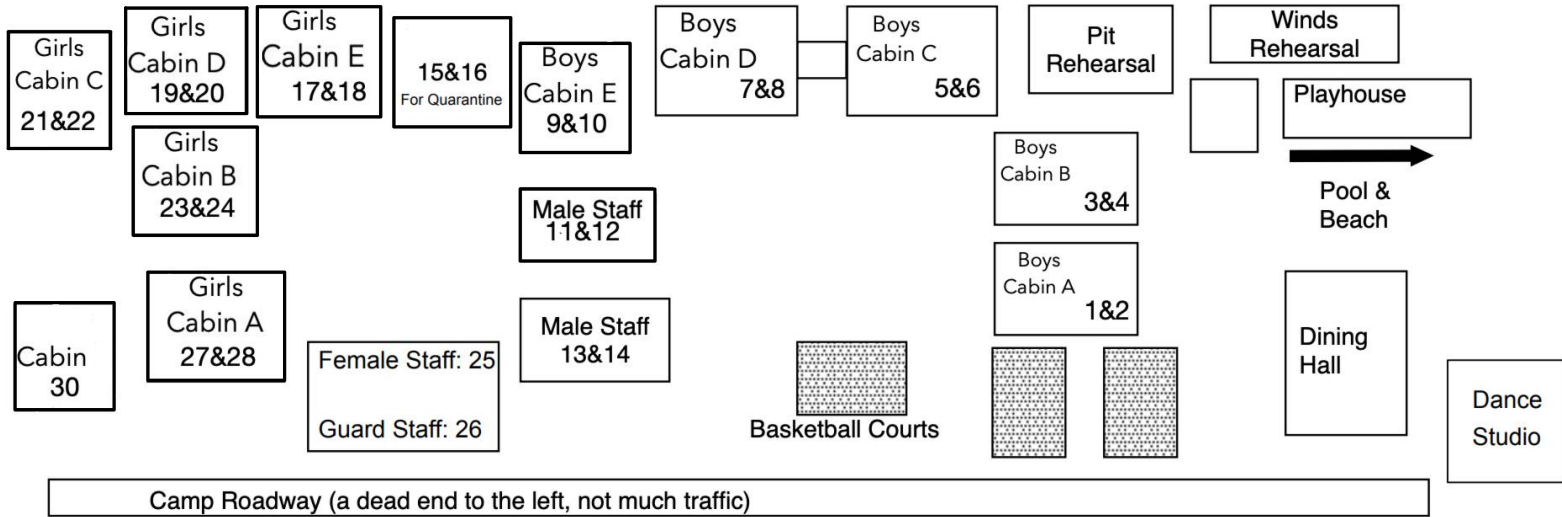

Roslyn Marching Band

2021 Band Camp Map

Baseball Fields

Tennis Courts

Nurse
HS Admin
Chaperones

Camp Taconic

770 New Windsor Rd
Hinsdale, MA 01235
3 hrs 40 mins from Roslyn